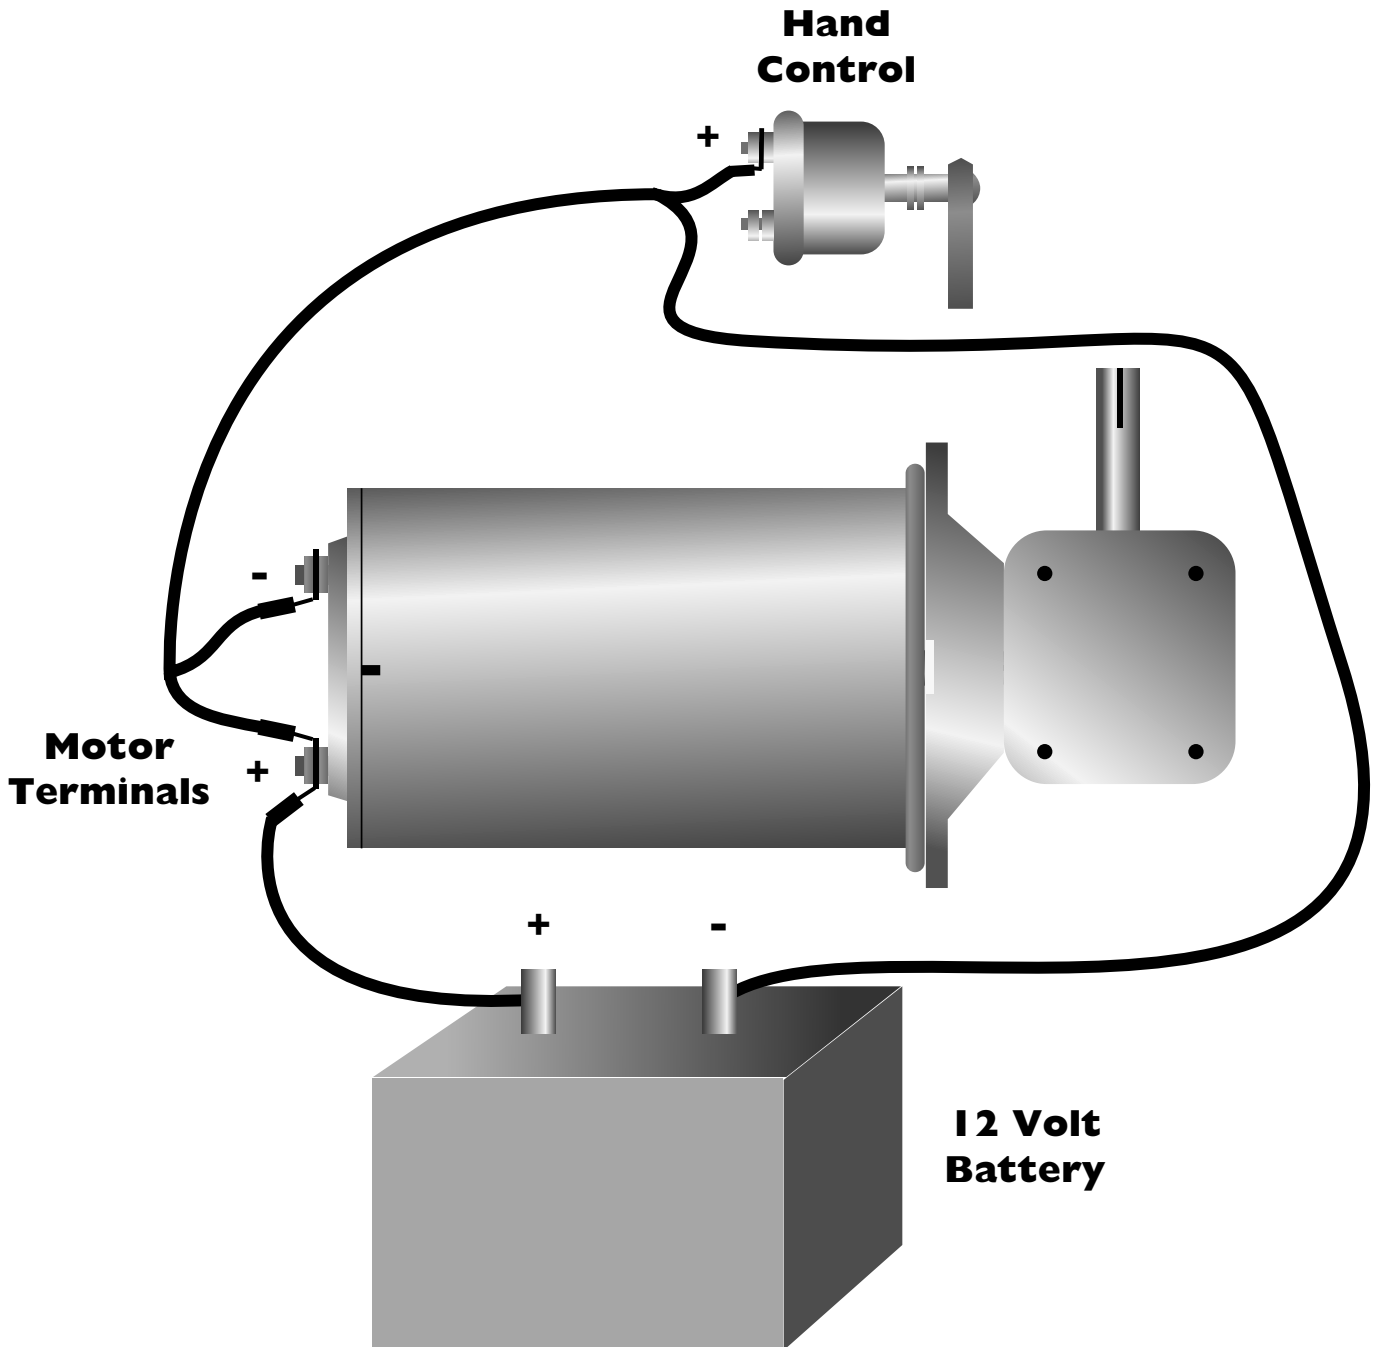

Box Hauler Wiring Diagram

**To make the sheaves turn in the opposite direction,
simply reverse the polarity.**