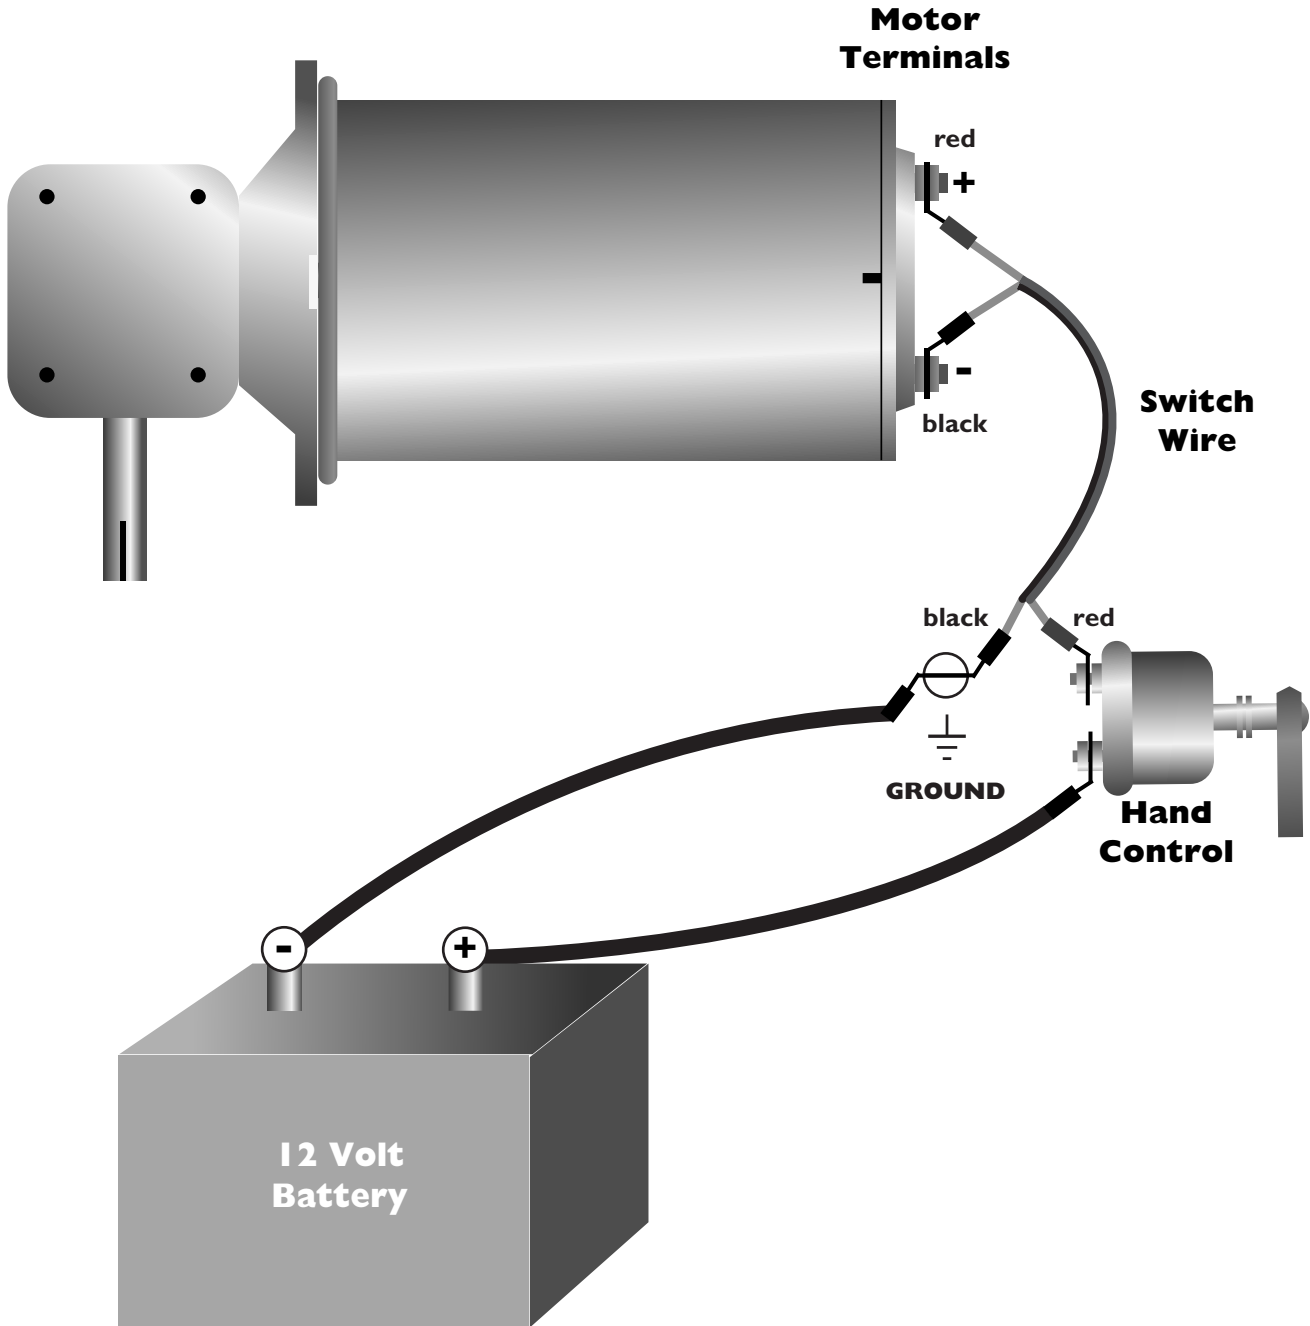

Electra-Dyne Co., Inc.
P.O. Box 1344
Plymouth, MA 02362
tel: (508) 746-3270
fax: (508) 747-4017
mail@electra-dyne.com
www.electra-dyne.com

Hauler Wiring Diagram

**To make the sheaves turn in the opposite direction,
simply reverse the polarity at the motor.**